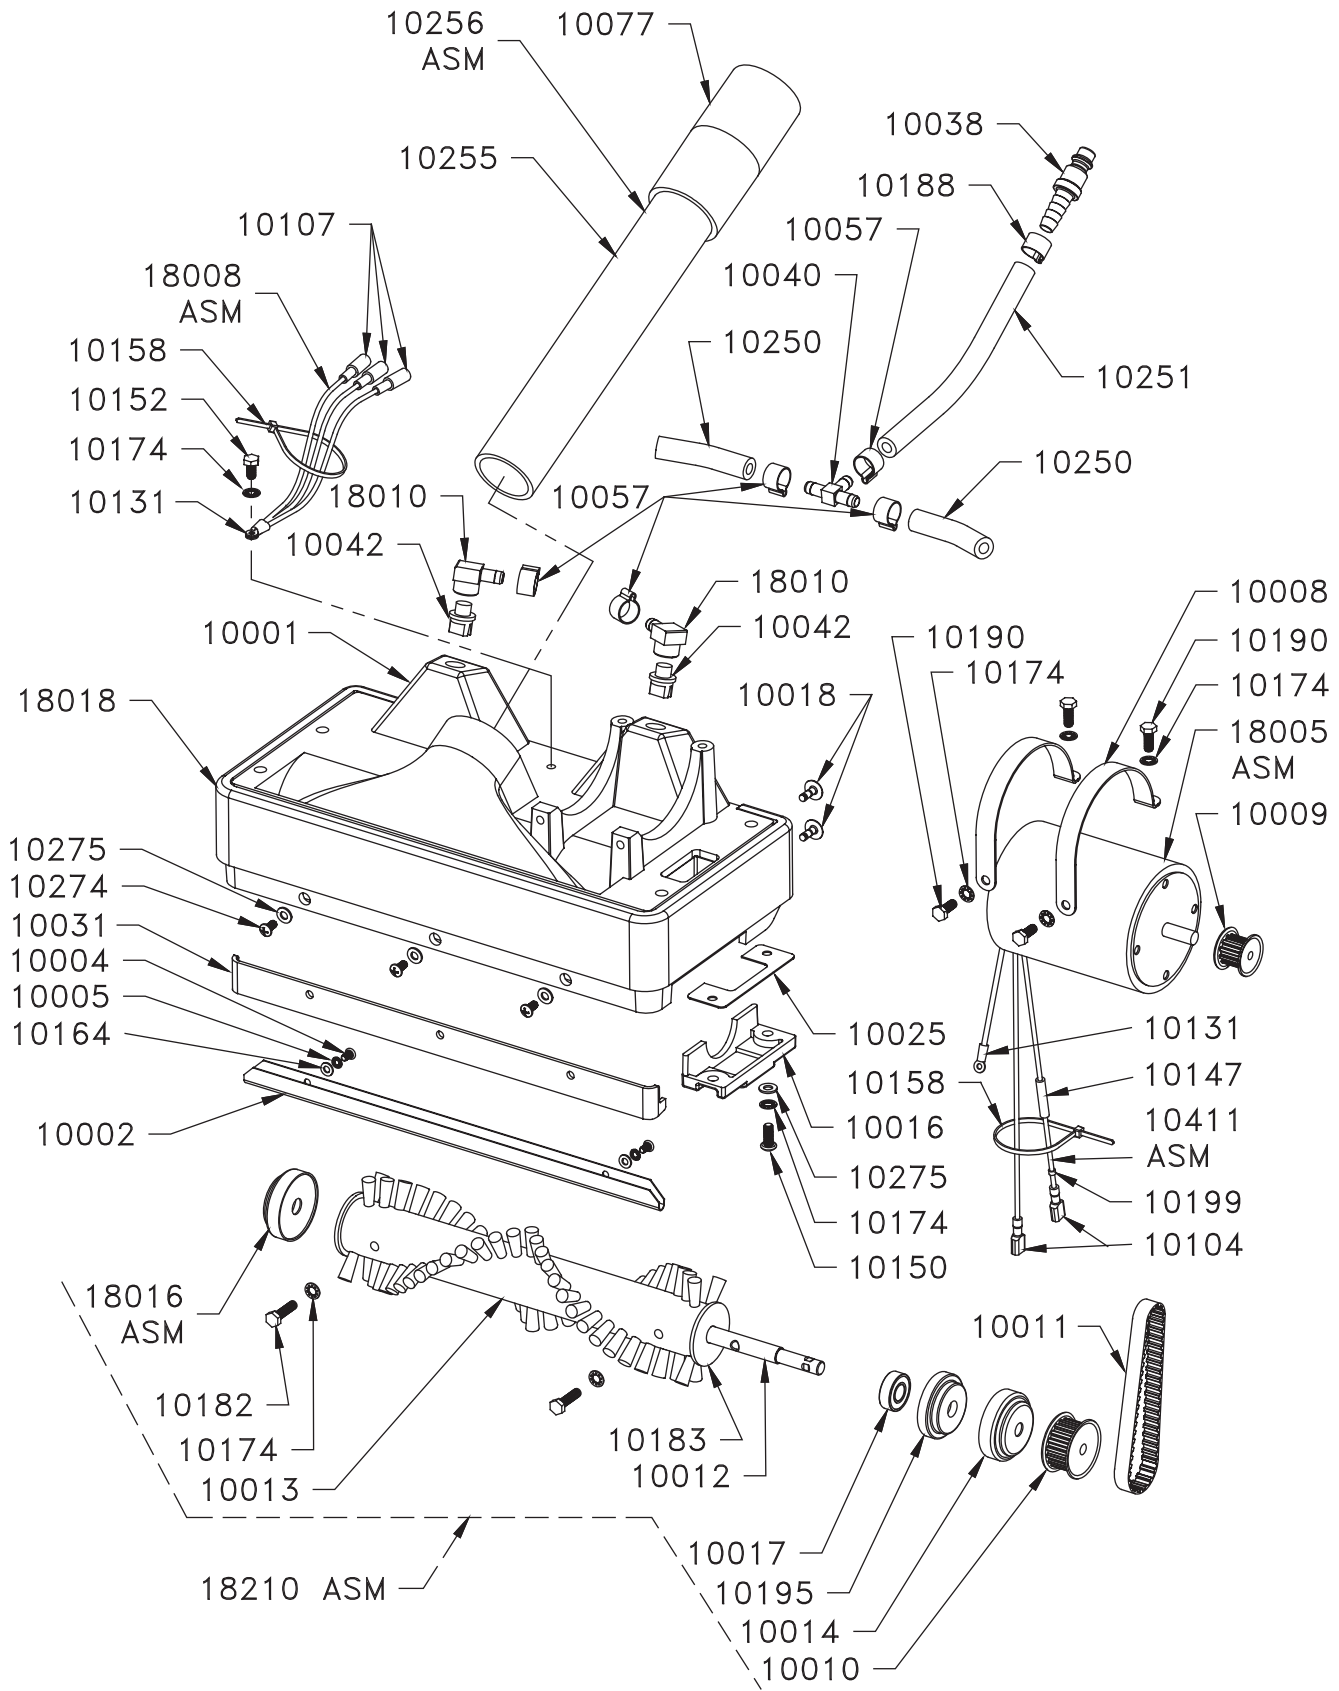

# **MODEL C4 PARTS DIAGRAM**

## Solution Tank C4

Part #	Description	Qty	Notes
18002	<b>Solution Tank, Assembly C4</b>	1 ea	
10094	Decal, "Note Pour Here"	1 ea	
16005	<b>Kit, Drain</b>	1 ea	
10173	Nut, Well 10-32	1 ea	
10174	Washer, Lock #10 SS	1 ea	
10186	Bolt, 10-32x1 Hex SS	1 ea	
10425	Drain, Elbow 90D	1 ea	
10430	Drain, O-Ring	1 ea	
10432	<b>Drain, Clip Assembly</b>	1 ea	
	10241 Cover, Drain Hose Clip	2 ea	
	10435 Drain, Clip	1 ea	
10433	Drain, Hose 20"	1 ea	
18204	Drain, Insert, Hose, Brass	1 ea	
18019	Solution Tank, Gray	1 ea	

## Solution Tank C4-A

Part #	Description	Qty	Notes
18009	<b>Solution Tank, Assembly C4-A</b>	1 ea	
10094	Decal, "Note Pour Here"	1 ea	
16006	<b>Kit, Drain C4-A</b>	1 ea	
10159	Drain Tube, 3/8 I.D., 1/2 O.D. x 22.5	1 ea	
10173	Nut, Well 10-32	1 ea	
10174	Washer, Lock #10 SS	1 ea	
10186	Bolt, 10-32 x 1 Hex SS	1 ea	
10429	Drain, Spring SS C4-A	1 ea	
10430	Drain, O-Ring	1 ea	
10432	<b>Drain, Clip Assembly</b>	1 ea	
10241	Cover, Drain Hose Clip	2 ea	
10435	Drain, Clip	1 ea	
18015	Drain, Threaded Sleeve w/Cart	1 ea	
18204	Drain, Insert, Hose, Brass	1 ea	
18020	Solution Tank, Gray C4-A	1 ea	