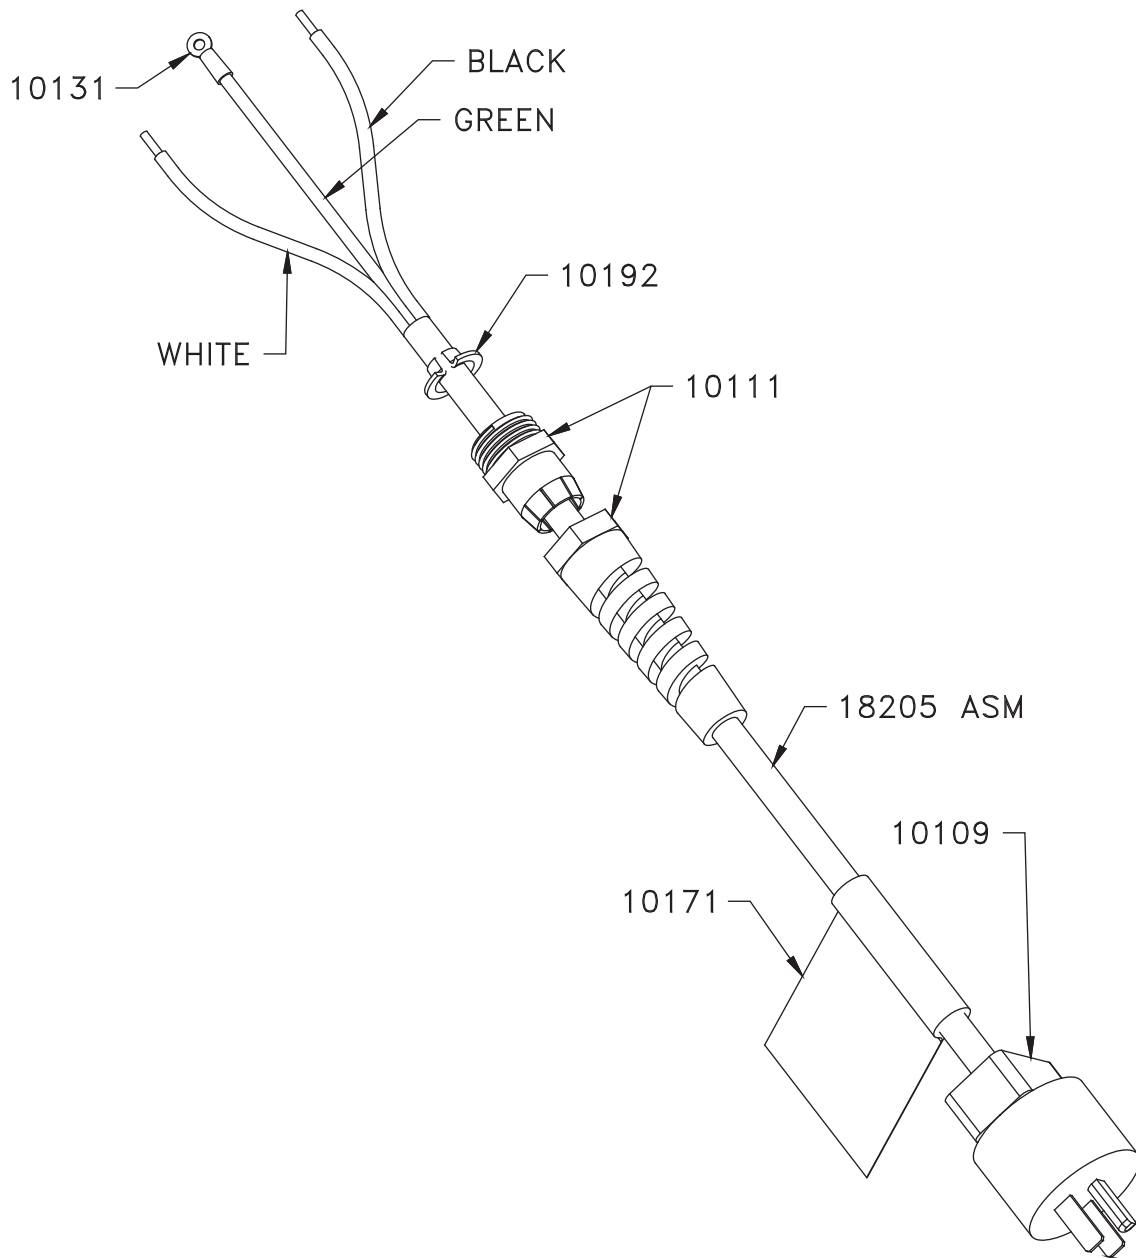

## Pump Assembly C4-A

Part #	Description	Qty	Notes	
4PUM-A	<b>Pump, Motor Assembly</b>	<b>1 ea</b>		
	10037	Coupler, Brass, 5/16 Barb-Auto	1 ea	
	10146	Clamp, 5/16 Sol. Hose SS	3 ea	
	10163	Grommet, Pump, Door, C4-A	1 ea	
	10238	Hose, Sol. Pump Inlet-1 5/8 C4-A	1 ea	
	10239	Hose, Sol. Pump Outlet-3 3/4 C4-A	1 ea	
	<b>18006</b>	<b>Pump, Motor-Wired</b>	<b>1 ea</b>	
	NFS	Pump, Motor	1 ea	
	10132	Bolt, 4-40 x 1 Phil SS	1 ea	
	10133	Nut, 4-40 Nylock SS	1 ea	
	<b>18012</b>	<b>Ground, Wire-Pump</b>	<b>1 ea</b>	
	10105	Terminal, Ring #4	1 ea	
	10106	Terminal, Bullet Male-Ground	1 ea	