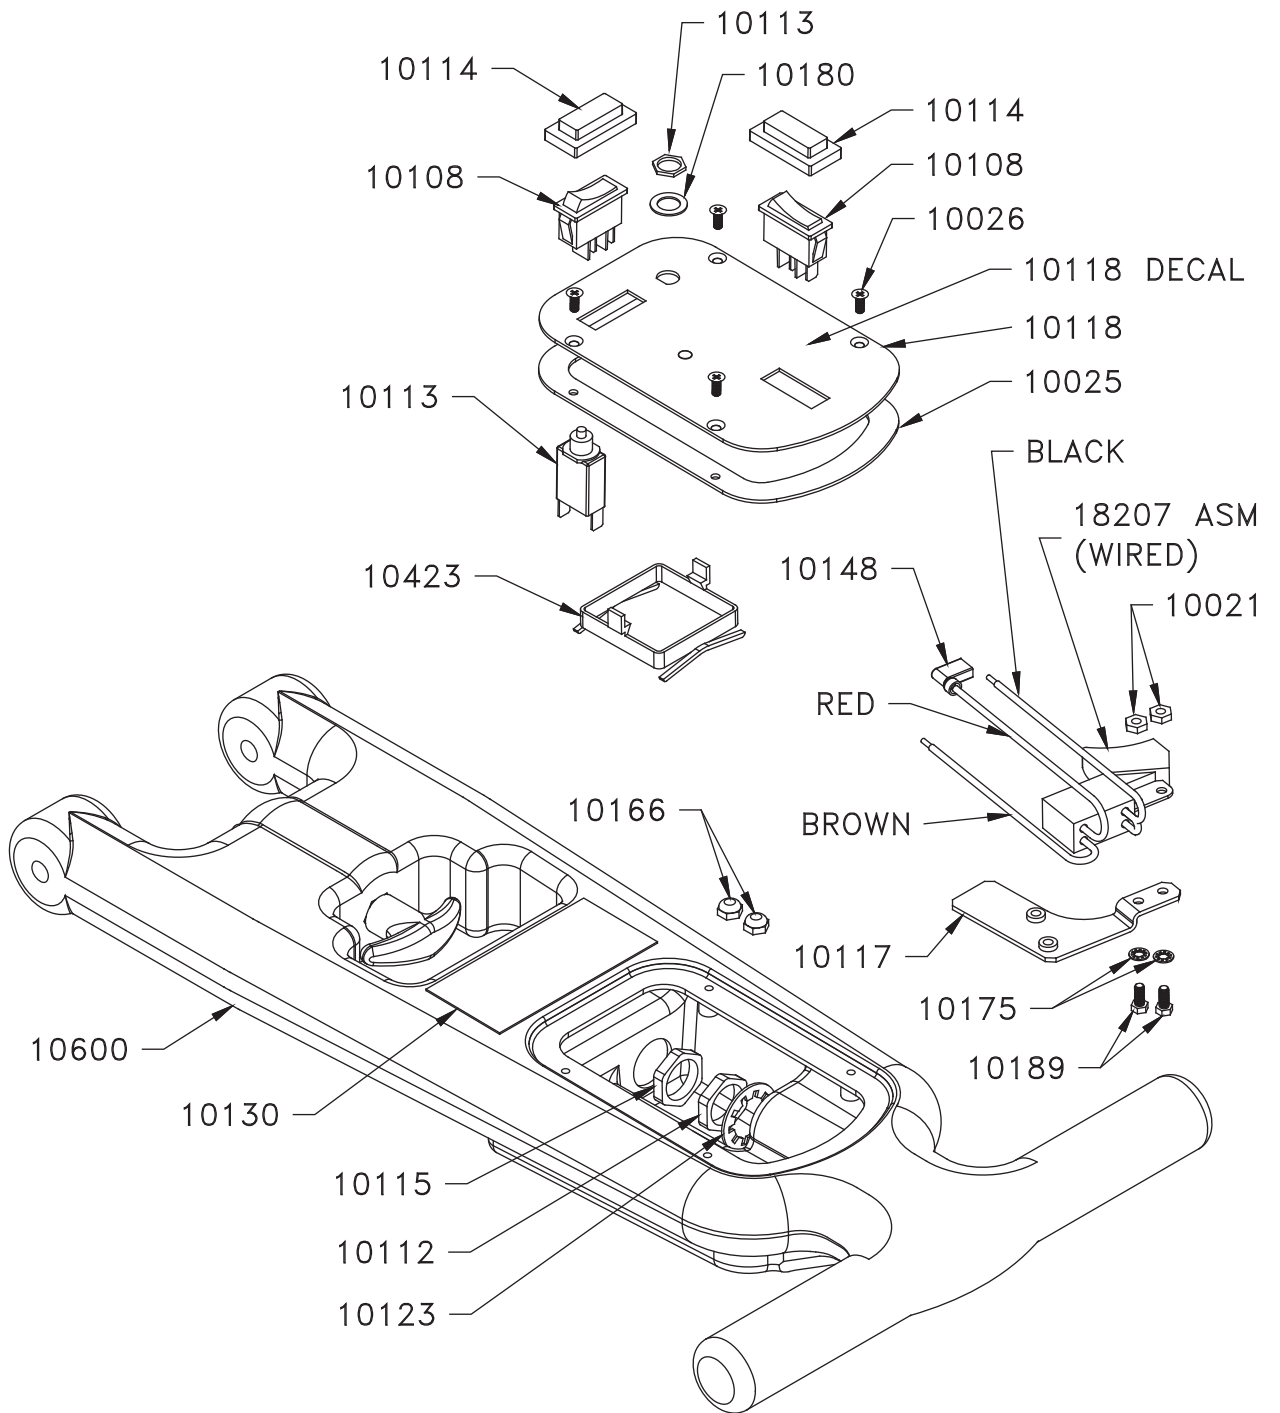

## Pump Assembly C4

Part #	Description	Qty	Notes	
4PUM	<b>Pump, Motor Assembly</b>	<b>1 ea</b>		
	10037	Coupler, Brass, 5/16 Barb-Auto	1 ea	
	10046	Washer, 1.38x.525X.062 Nylon	1 ea	
	10146	Clamp, 5/16 Sol. Hose SS	3 ea	
	10252	Hose Solution, 1 7/8"	2 ea	
	<b>18006</b>	<b>Pump, Motor-Wired</b>	<b>1 ea</b>	
	NFS	Pump, Motor	1 ea	
	10132	Bolt, 4-40x1 Phil SS	1 ea	
	10133	Nut, 4-40 Nylock SS	1 ea	
	<b>18012</b>	<b>Ground, Wire-Pump</b>	<b>1 ea</b>	
	10105	Terminal, Ring #4	1 ea	
	10106	Terminal, Bullet Male-Ground	1 ea	

## Pump Assembly C4-A

Part #	Description	Qty	Notes	
4PUM-A	<b>Pump, Motor Assembly</b>	<b>1 ea</b>		
	10037	Coupler, Brass, 5/16 Barb-Auto	1 ea	
	10146	Clamp, 5/16 Sol. Hose SS	3 ea	
	10163	Grommet, Pump, Door, C4-A	1 ea	
	10238	Hose, Sol. Pump Inlet-1 5/8 C4-A	1 ea	
	10239	Hose, Sol. Pump Outlet-3 3/4 C4-A	1 ea	
	<b>18006</b>	<b>Pump, Motor-Wired</b>	<b>1 ea</b>	
	NFS	Pump, Motor	1 ea	
	10132	Bolt, 4-40 x 1 Phil SS	1 ea	
	10133	Nut, 4-40 Nylock SS	1 ea	
	<b>18012</b>	<b>Ground, Wire-Pump</b>	<b>1 ea</b>	
	10105	Terminal, Ring #4	1 ea	
	10106	Terminal, Bullet Male-Ground	1 ea	