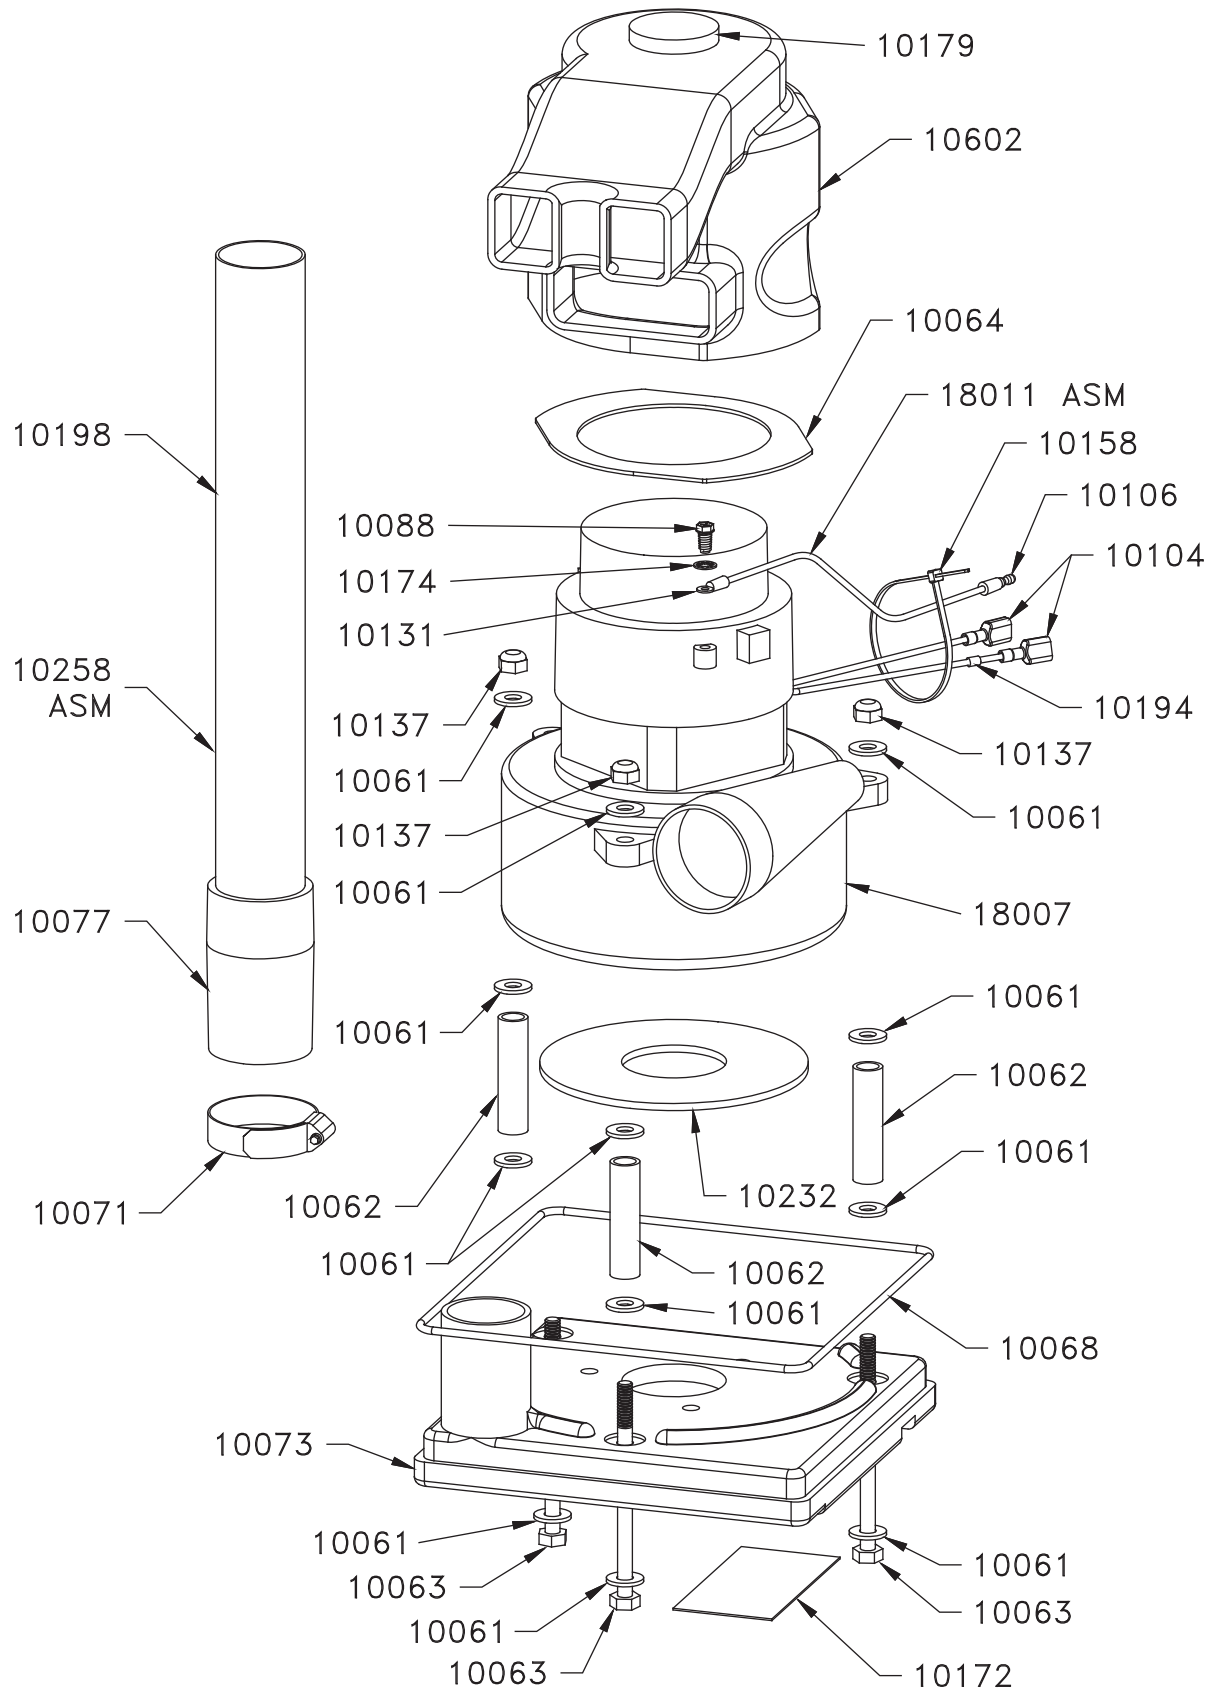

## Solution Tank C4-A

Part #	Description	Qty	Notes
18009	<b>Solution Tank, Assembly C4-A</b>	1 ea	
10094	Decal, "Note Pour Here"	1 ea	
16006	<b>Kit, Drain C4-A</b>	1 ea	
10159	Drain Tube, 3/8 I.D., 1/2 O.D. x 22.5	1 ea	
10173	Nut, Well 10-32	1 ea	
10174	Washer, Lock #10 SS	1 ea	
10186	Bolt, 10-32 x 1 Hex SS	1 ea	
10429	Drain, Spring SS C4-A	1 ea	
10430	Drain, O-Ring	1 ea	
10432	<b>Drain, Clip Assembly</b>	1 ea	
10241	Cover, Drain Hose Clip	2 ea	
10435	Drain, Clip	1 ea	
18015	Drain, Threaded Sleeve w/Cart	1 ea	
18204	Drain, Insert, Hose, Brass	1 ea	
18020	Solution Tank, Gray C4-A	1 ea	

## Vacuum Assembly C4

Part #	Description	Qty	Notes
10061	Washer, Flat 1/4" SS	12 ea	
10062	Stand-Off, Vac Motor-Alum.	3 ea	
10063	Bolt, 1/4-20x3 3/4" Hex SS	3 ea	
10064	Air, Separator-Vacuum Motor	1 ea	
10065	Sleeve, Rubber	1 ea	
10066	Motor Cover, Vacuum	1 ea	
10068	O-Ring, Duct	1 ea	
10071	Clamp Gear, Duct-1 3/4" SS	1 ea	
10073	Duct, Vacuum	1 ea	
10081	Gasket, Lid/Duct-3/8"	1 ea	
10137	Nut, 1/4-20 Nylock SS	3 ea	
10154	Clamp Gear, 2" Vacuum Motor	1 ea	
10172	Decal, Caution-Duct	1 ea	
<b>10258</b>	<b>Hose, Vacuum Duct to Lid w/Cuff Assembly</b>	<b>1 ea</b>	
10077	Cuff, Hose-Vac Duct Black	1 ea	
10198	Hose, Vac-Duct to Lid 26"	1 ea	
<b>18007</b>	<b>Motor-Vacuum Wired C4 115 Volt Assembly</b>	<b>1 ea</b>	
NFS	Motor, Vacuum-Unwired	1 ea	
10088	Screw, #10 Self Tap Ground Green	1 ea	
10104	Terminal, Spade-Male	2 ea	
10158	Wire, Tie-6"	2 ea	
10174	Washer, Lock #10 SS	1 ea	
10194	Tag, Wire (V) Vacuum Motor	1 ea	
<b>18011</b>	<b>Ground Wire-Motor, Vacuum Assembly</b>	<b>1 ea</b>	
10106	Terminal, Bullet Male-Ground	1 ea	
10131	Terminal, Ring #10	1 ea	