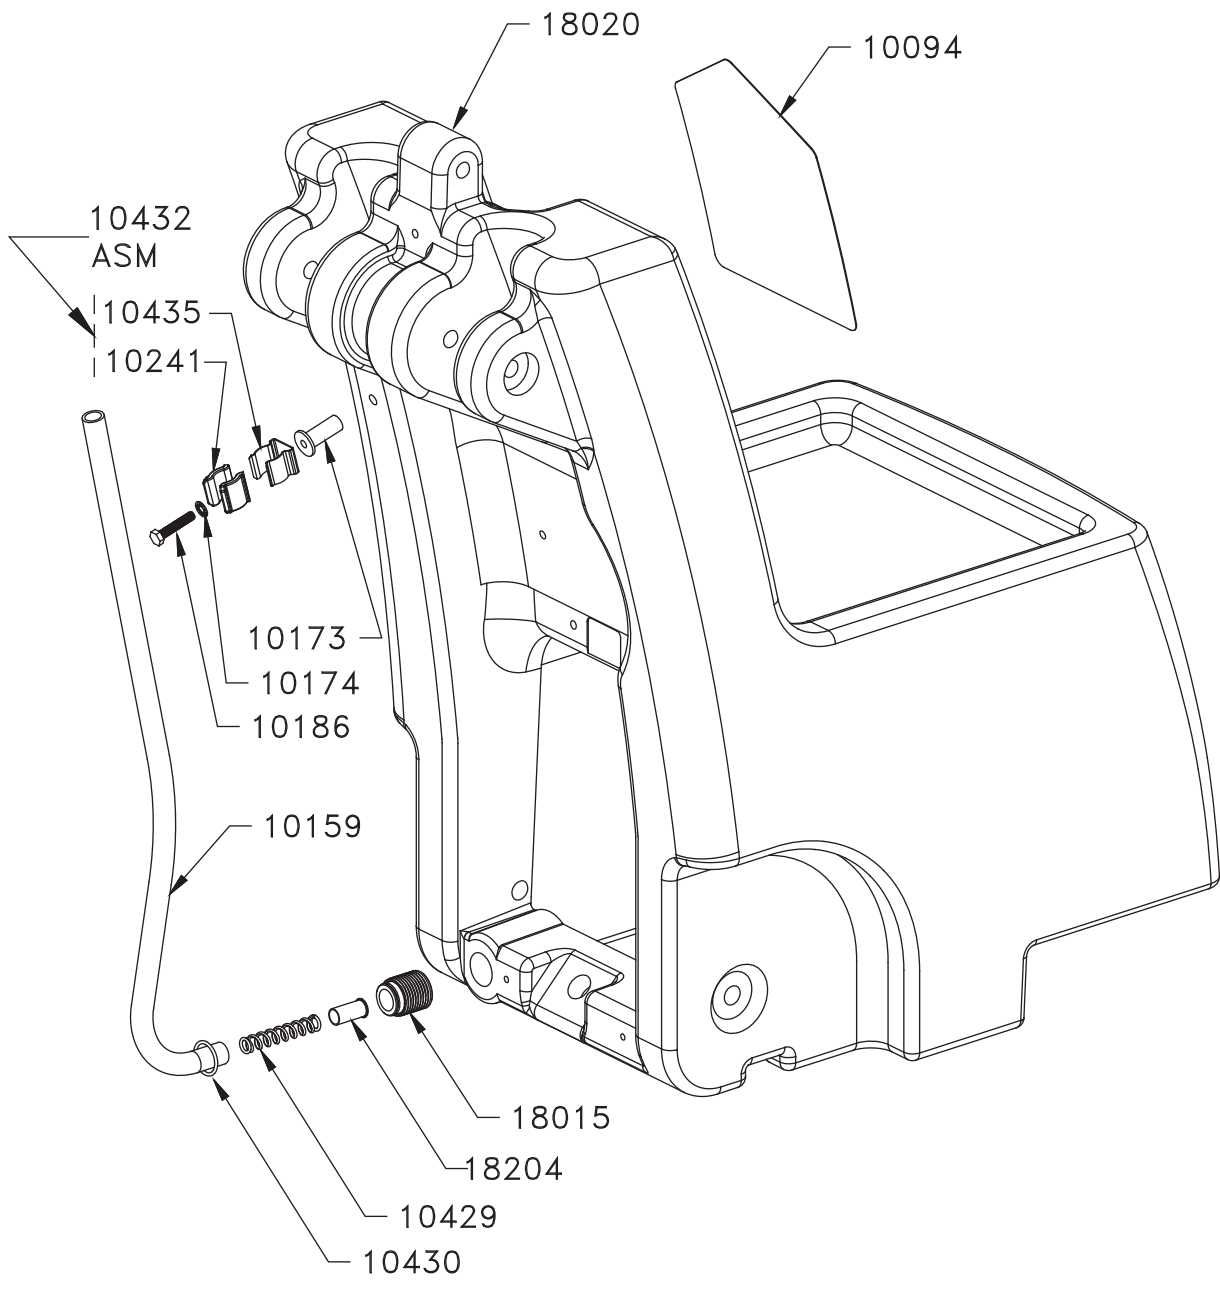

# **MODEL C4 PARTS DIAGRAM**

## Solution Tank C4

Part #	Description	Qty	Notes
18002	<b>Solution Tank, Assembly C4</b>	1 ea	
10094	Decal, "Note Pour Here"	1 ea	
16005	<b>Kit, Drain</b>	1 ea	
10173	Nut, Well 10-32	1 ea	
10174	Washer, Lock #10 SS	1 ea	
10186	Bolt, 10-32x1 Hex SS	1 ea	
10425	Drain, Elbow 90D	1 ea	
10430	Drain, O-Ring	1 ea	
10432	<b>Drain, Clip Assembly</b>	1 ea	
	10241 Cover, Drain Hose Clip	2 ea	
	10435 Drain, Clip	1 ea	
10433	Drain, Hose 20"	1 ea	
18204	Drain, Insert, Hose, Brass	1 ea	
18019	Solution Tank, Gray	1 ea	

## Solution Tank C4-A

Part #	Description	Qty	Notes
18009	<b>Solution Tank, Assembly C4-A</b>	1 ea	
10094	Decal, "Note Pour Here"	1 ea	
16006	<b>Kit, Drain C4-A</b>	1 ea	
10159	Drain Tube, 3/8 I.D., 1/2 O.D. x 22.5	1 ea	
10173	Nut, Well 10-32	1 ea	
10174	Washer, Lock #10 SS	1 ea	
10186	Bolt, 10-32 x 1 Hex SS	1 ea	
10429	Drain, Spring SS C4-A	1 ea	
10430	Drain, O-Ring	1 ea	
10432	<b>Drain, Clip Assembly</b>	1 ea	
10241	Cover, Drain Hose Clip	2 ea	
10435	Drain, Clip	1 ea	
18015	Drain, Threaded Sleeve w/Cart	1 ea	
18204	Drain, Insert, Hose, Brass	1 ea	
18020	Solution Tank, Gray C4-A	1 ea	