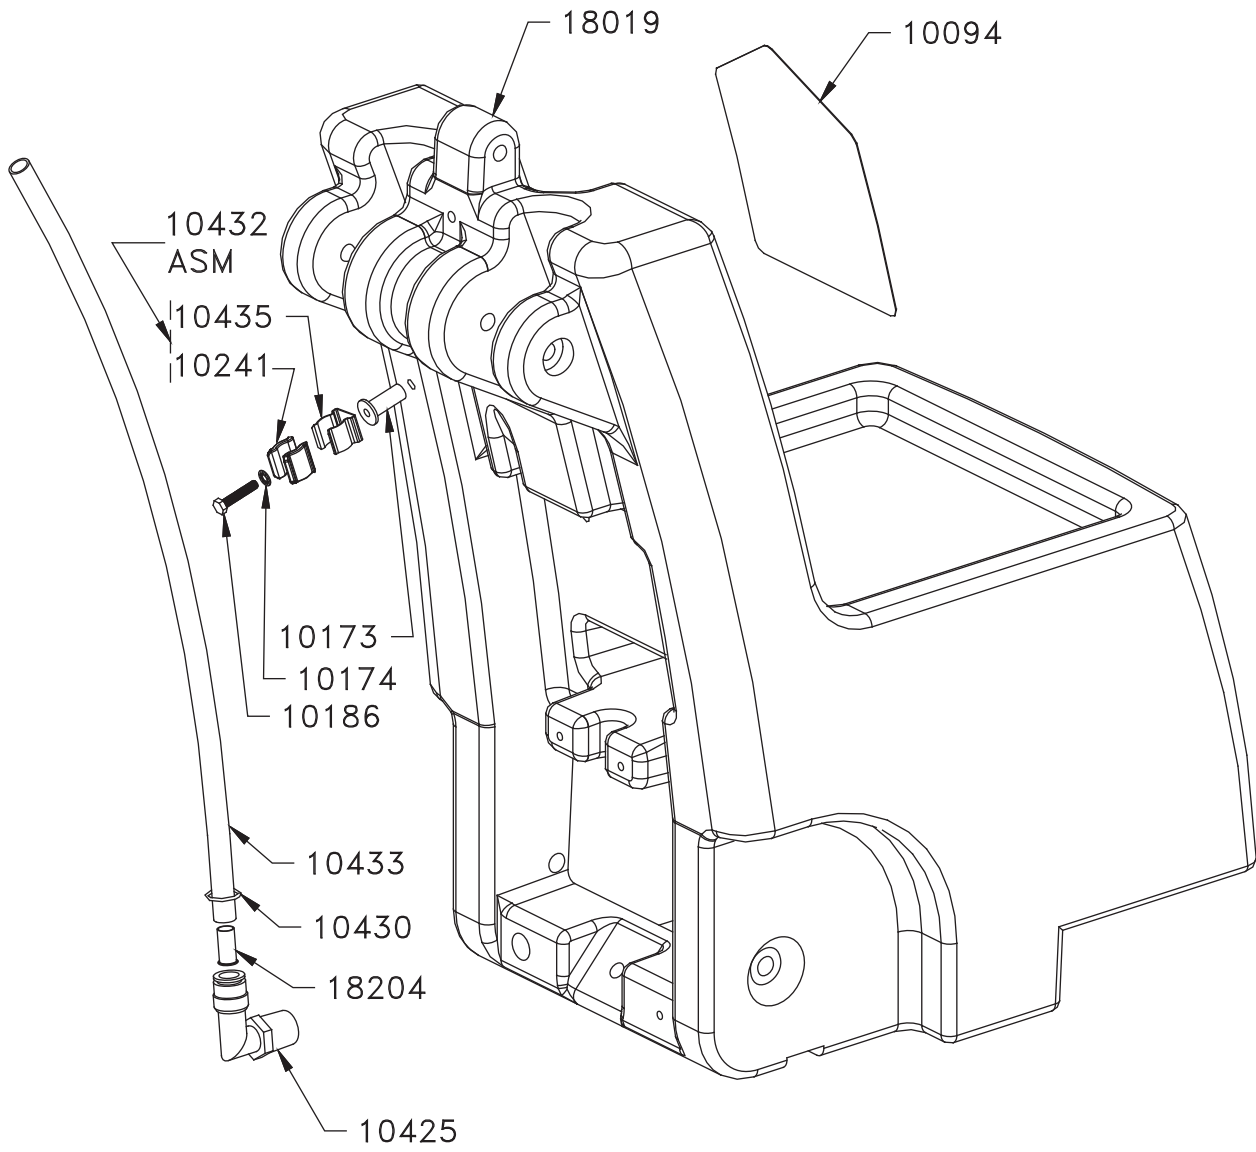

# **MODEL C4 PARTS DIAGRAM**

## Solution Tank C4

Part #	Description	Qty	Notes
18002	<b>Solution Tank, Assembly C4</b>	1 ea	
10094	Decal, "Note Pour Here"	1 ea	
16005	<b>Kit, Drain</b>	1 ea	
10173	Nut, Well 10-32	1 ea	
10174	Washer, Lock #10 SS	1 ea	
10186	Bolt, 10-32x1 Hex SS	1 ea	
10425	Drain, Elbow 90D	1 ea	
10430	Drain, O-Ring	1 ea	
10432	<b>Drain, Clip Assembly</b>	1 ea	
	10241 Cover, Drain Hose Clip	2 ea	
	10435 Drain, Clip	1 ea	
10433	Drain, Hose 20"	1 ea	
18204	Drain, Insert, Hose, Brass	1 ea	
18019	Solution Tank, Gray	1 ea	

## Solution Tank C4-A

Part #	Description	Qty	Notes
18009	<b>Solution Tank, Assembly C4-A</b>	1 ea	
10094	Decal, "Note Pour Here"	1 ea	
16006	<b>Kit, Drain C4-A</b>	1 ea	
10159	Drain Tube, 3/8 I.D., 1/2 O.D. x 22.5	1 ea	
10173	Nut, Well 10-32	1 ea	
10174	Washer, Lock #10 SS	1 ea	
10186	Bolt, 10-32 x 1 Hex SS	1 ea	
10429	Drain, Spring SS C4-A	1 ea	
10430	Drain, O-Ring	1 ea	
10432	<b>Drain, Clip Assembly</b>	1 ea	
10241	Cover, Drain Hose Clip	2 ea	
10435	Drain, Clip	1 ea	
18015	Drain, Threaded Sleeve w/Cart	1 ea	
18204	Drain, Insert, Hose, Brass	1 ea	
18020	Solution Tank, Gray C4-A	1 ea	